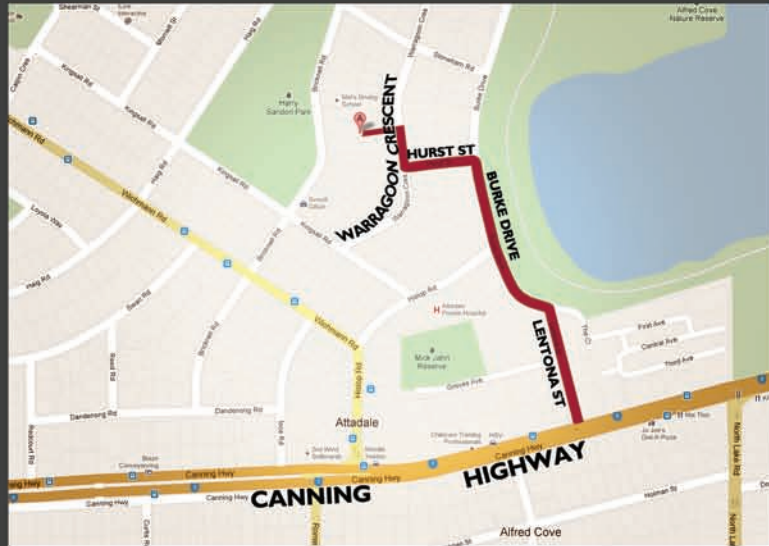

Ross
Griffin
Homes
smarter living

ROSS GRIFFIN HOMES IN ATTADALE

Now open. Smarter Living, stylish design

Heading along Canning Highway, turn north into Lentona Street. Veer left as it becomes Burke Drive, then turn left into Hurst Street. Right into Warragoon and our home is @ 42a, on your left. Just look for the Ross Griffin Homes sign.